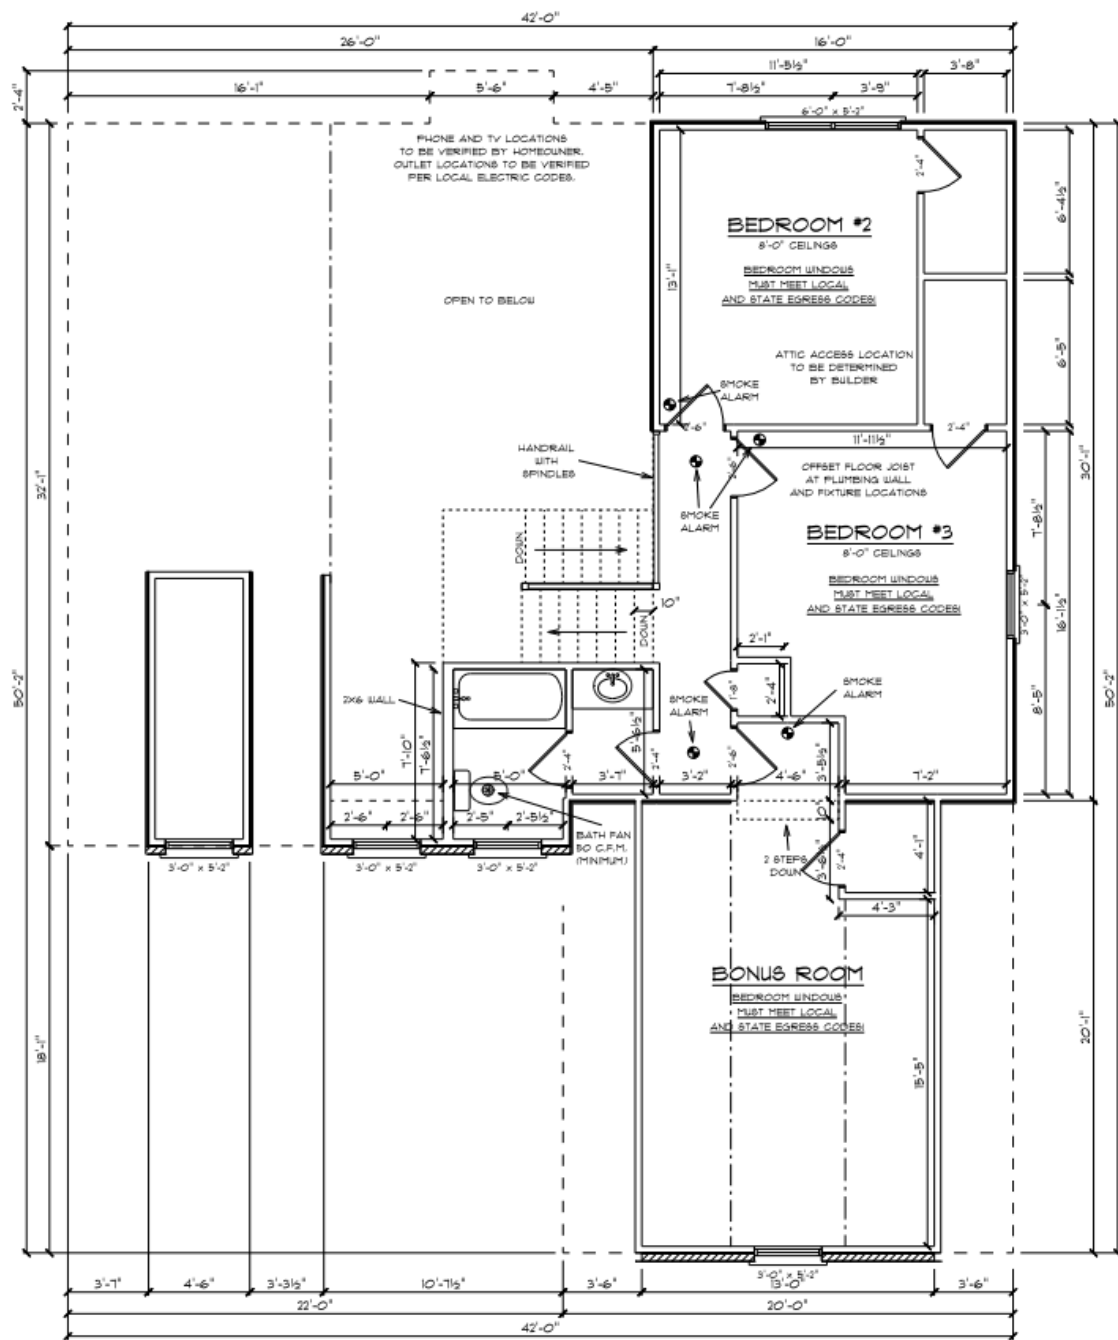

WEBB-BEATTY HOMES

The FAIRWAYS of ANDOVER

The Brady

Starting at \$244,900

APPROX 2100 sf