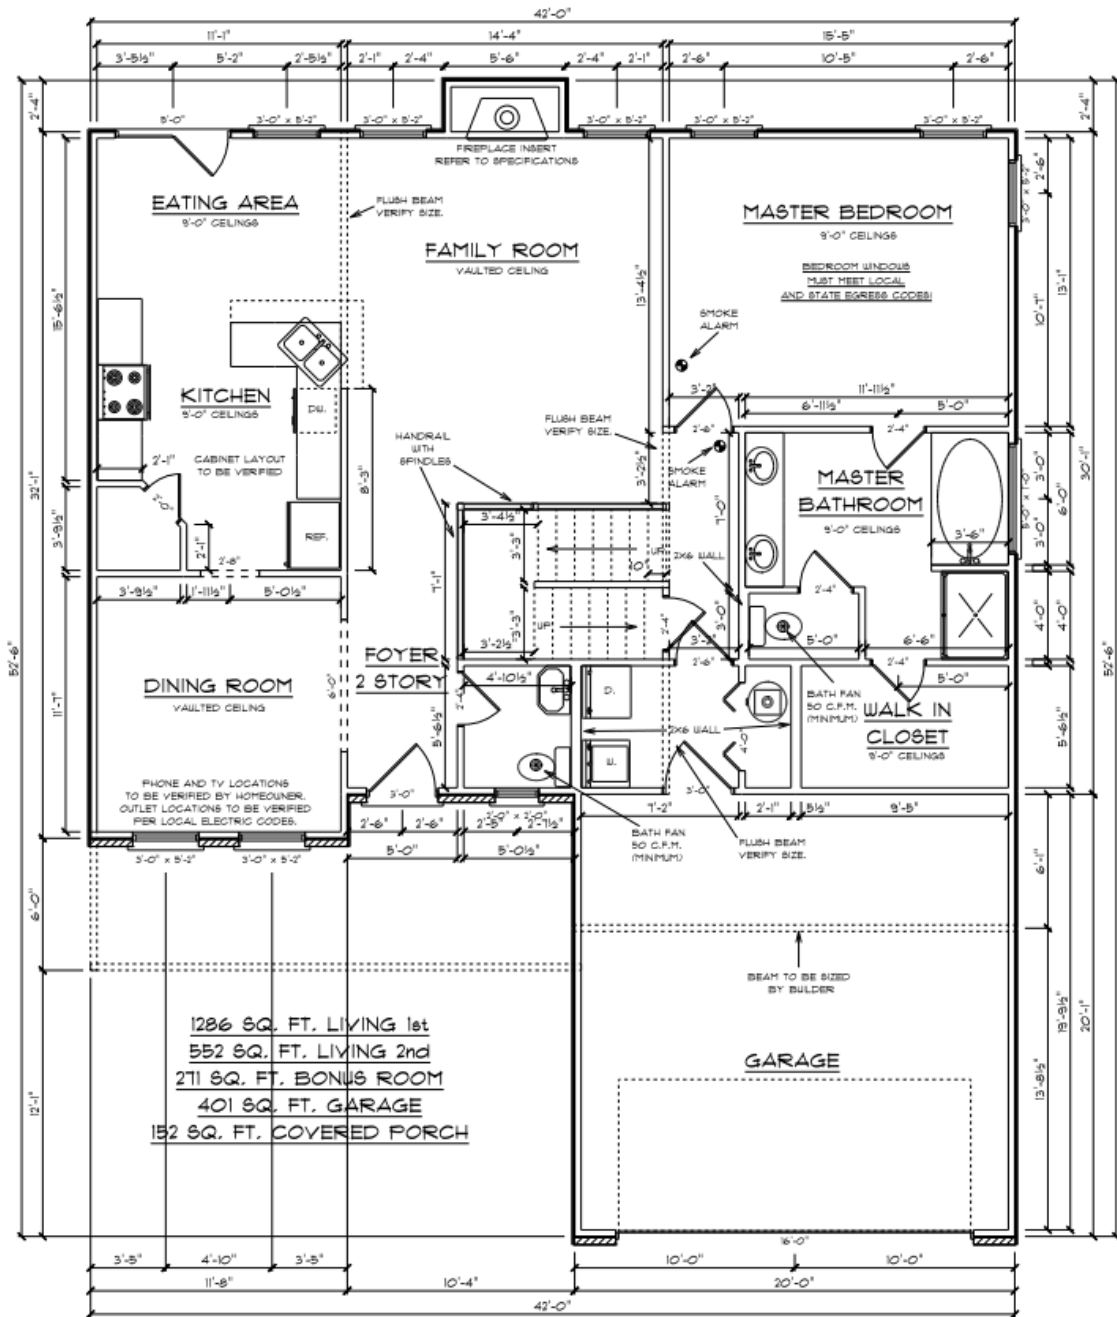

WEBB-BEATTY HOMES

The FAIRWAYS of ANDOVER

The Brady

Starting at \$244,900

APPROX 2100 sf